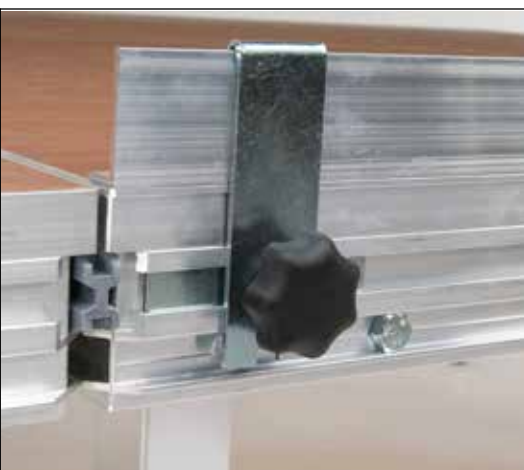

Options and Accessories

Chair stop plate